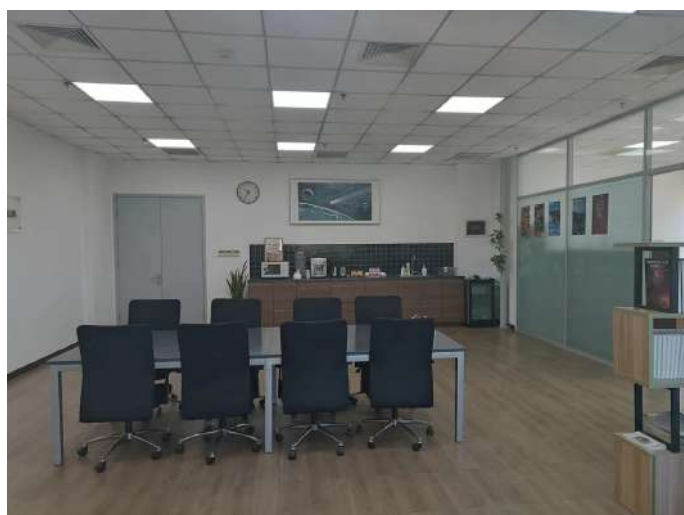

ISSI-BJ Facilities

ISSI-BJ offices are situated on the fourth floor of the National Space Science Center, Chinese Academy of Sciences. Two offices are for the staff; the third room (A0419) can be used as a visiting scientists' office. We also offer two Halls for meetings. The first is the *Saturn Hall* (room A0418), dedicated to smaller meetings such as International Teams, or groups of up to 20/25 persons. It is situated right in front of the coffee room, where food and beverages are available at any time of the day. ISSI-BJ can also provide the *Earth Hall* (room A0423), for larger meetings such as Forums or Workshops.

Coffee Room

Saturn Hall

Earth Hall